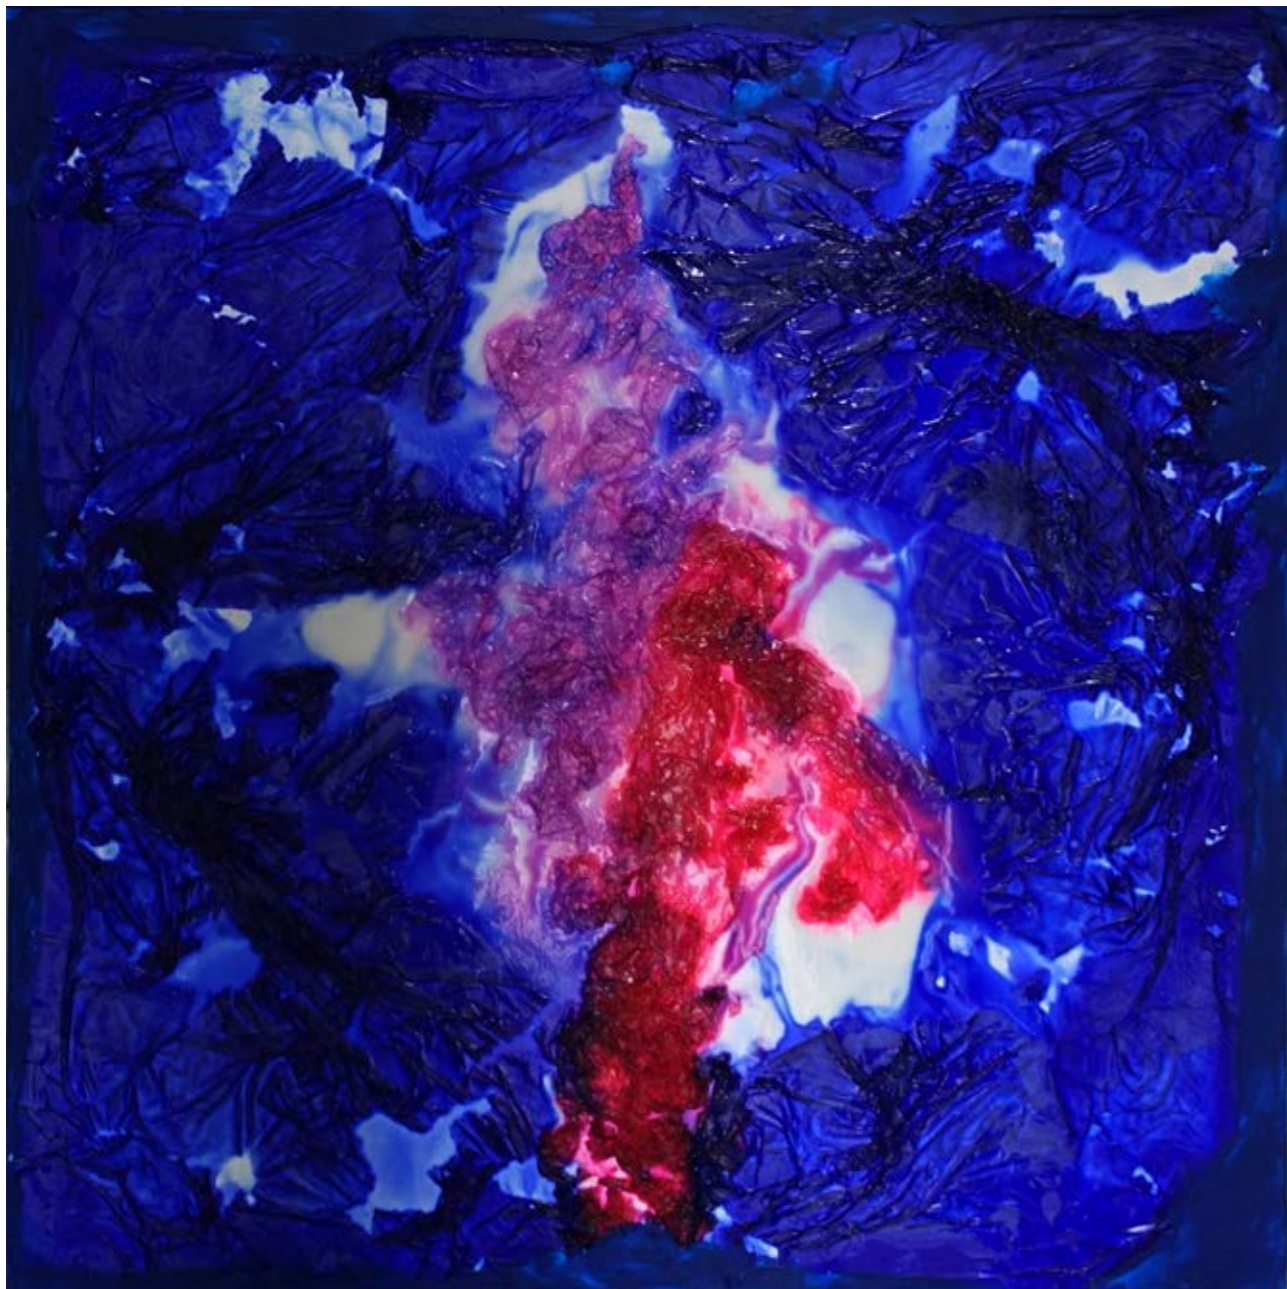

The background is an abstract painting composed of three vertical panels. Each panel is filled with dense, expressive brushstrokes in various shades of blue and green, ranging from deep navy to bright turquoise. The strokes are dynamic and layered, creating a sense of movement and depth. The overall effect is a vibrant, textured composition.

Nuvolarancio 2021 tecnica mista 100x100 cm

Simmetria asimmetrica verdeblu 2021 tecnica mista 100x100 cm

Simmetria asimmetrica bluverde 2021 tecnica mista 100x100 cm

56

Rosablu 2021 tecnica mista 80x80 cm

57