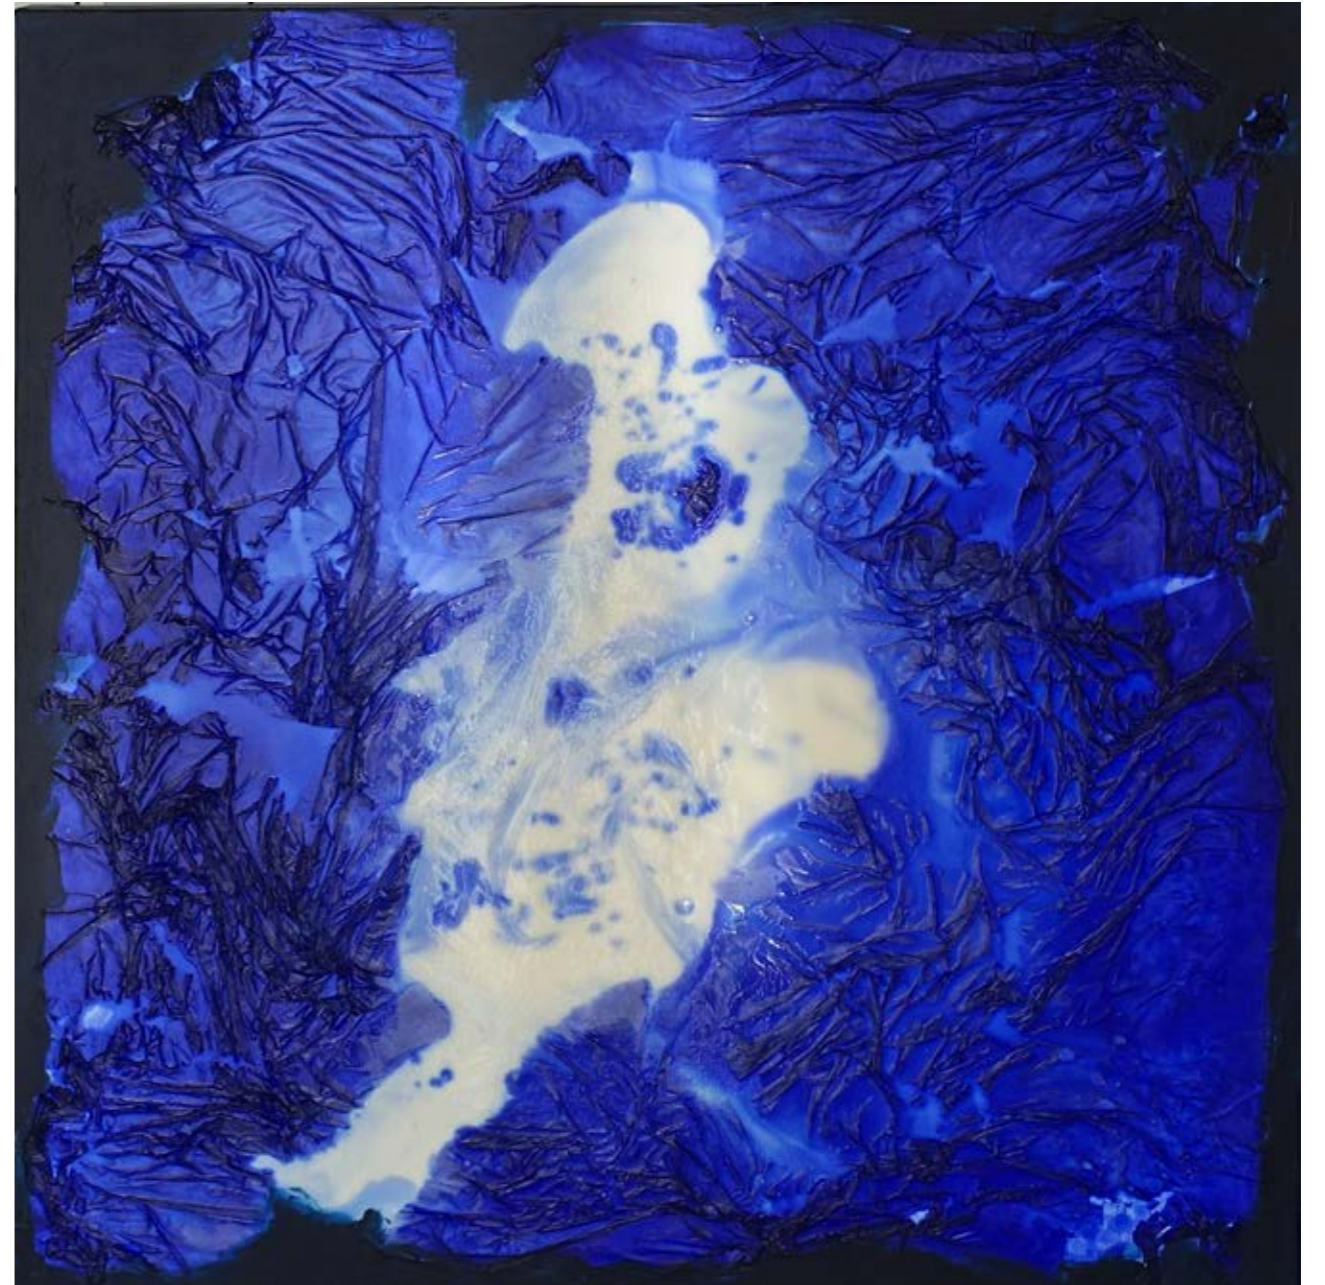

The background is an abstract painting composed of three vertical panels. Each panel is filled with dense, expressive brushstrokes in various shades of blue and green, ranging from deep navy to bright turquoise. The strokes are dynamic and layered, creating a sense of movement and depth. The overall effect is a vibrant, textured composition.

Memoria grande 3 2021 tecnica mista 80x80 cm

varia

Estate 2021 tecnica mista 80x80 cm

Blu 2021 tecnica mista 80x80 cm

Blu-blu 2021 tecnica mista 80x80 cm

42

Cascata verde 2021 tecnica mista 60x80 cm

43

Verde 2021 tecnica mista 80x80 cm

Diagonale azzurra 1 2021 tecnica mista 60x80 cm

Diagonale rosa 2021 tecnica mista 60x80 cm

46

Diagonale verde 1 2021 tecnica mista 60x80 cm

47

Diagonale verde 2 2021 tecnica mista 60x80 cm