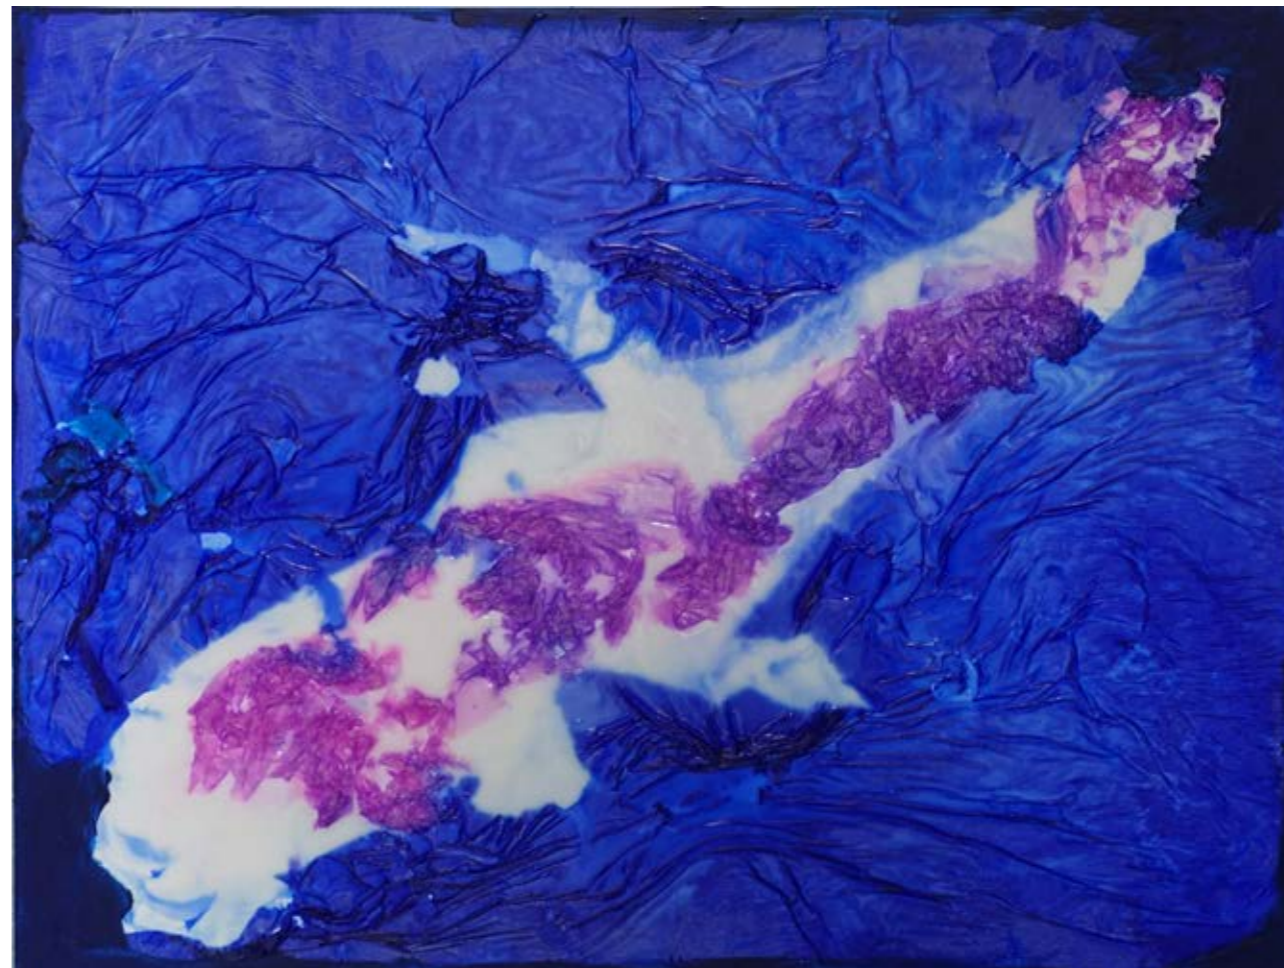

Diagonale rosa 2021 tecnica mista 60x80 cm