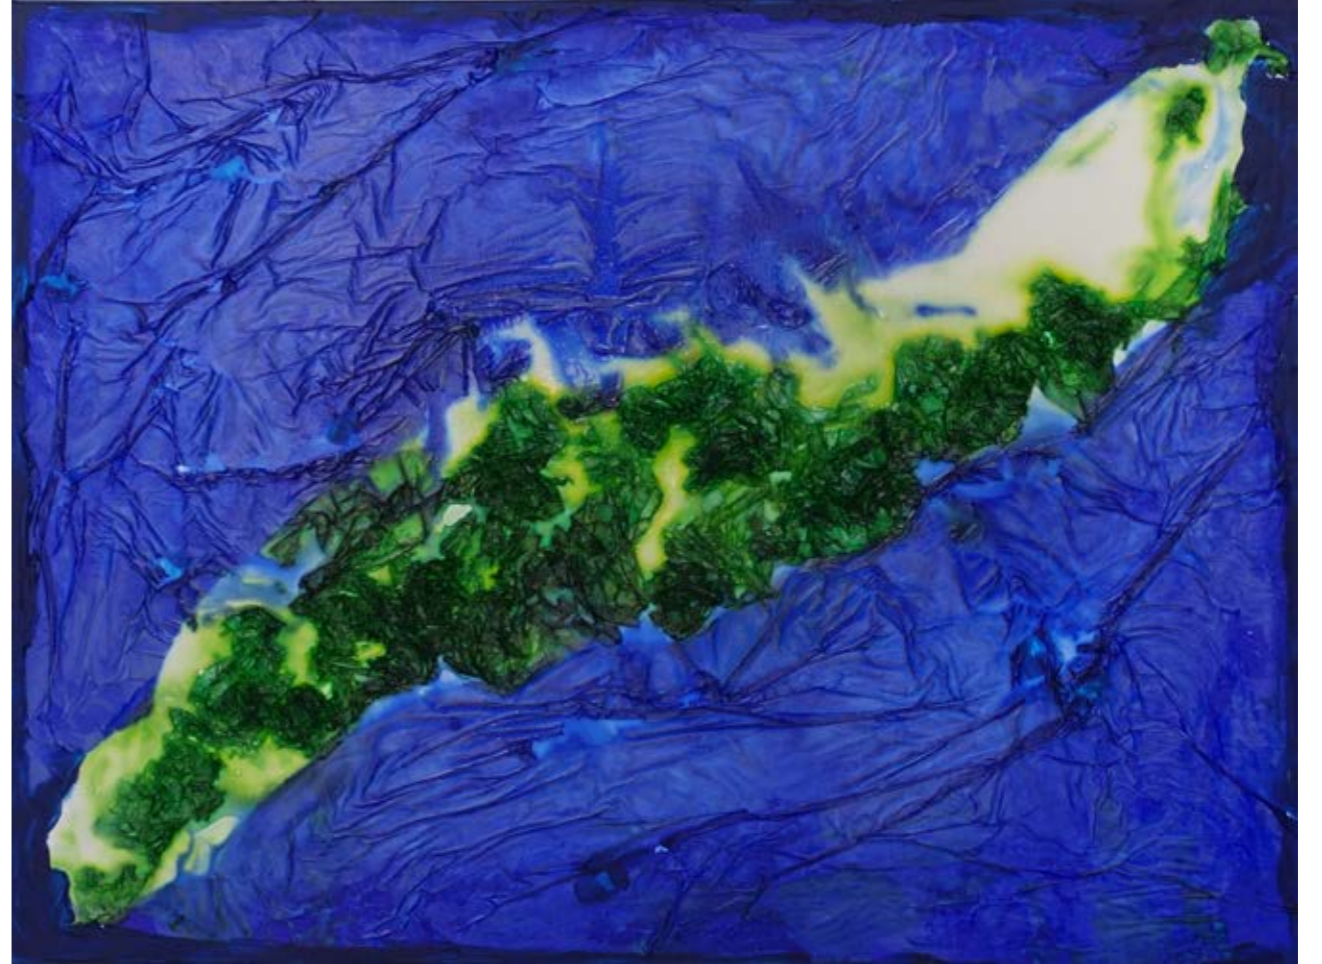

The background is an abstract painting composed of three vertical panels. Each panel is filled with dense, expressive brushstrokes in various shades of blue and green, ranging from deep navy to bright turquoise. The strokes are dynamic and layered, creating a sense of movement and depth. The overall effect is a vibrant, textured composition.

Verde 2021 tecnica mista 80x80 cm

Diagonale azzurra 1 2021 tecnica mista 60x80 cm

Diagonale rosa 2021 tecnica mista 60x80 cm

46

Diagonale verde 1 2021 tecnica mista 60x80 cm

47

Diagonale verde 2 2021 tecnica mista 60x80 cm