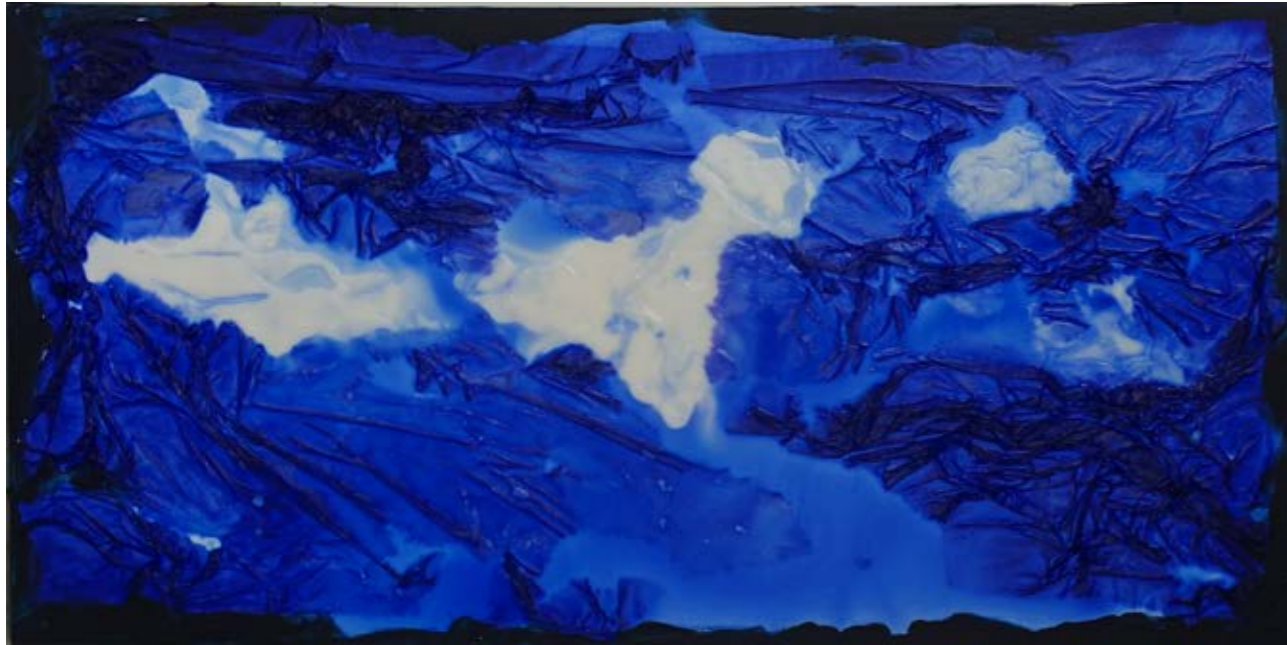

The background is an abstract painting composed of three vertical panels. Each panel is filled with dense, expressive brushstrokes in various shades of blue and green, ranging from deep navy to bright turquoise. The strokes are dynamic and layered, creating a sense of movement and depth. The overall effect is a vibrant, textured composition.

Verde 2021 tecnica mista 80x80 cm

Diagonale azzurra 1 2021 tecnica mista 60x80 cm

Diagonale rosa 2021 tecnica mista 60x80 cm

46

Diagonale verde 1 2021 tecnica mista 60x80 cm

47

Diagonale verde 2 2021 tecnica mista 60x80 cm