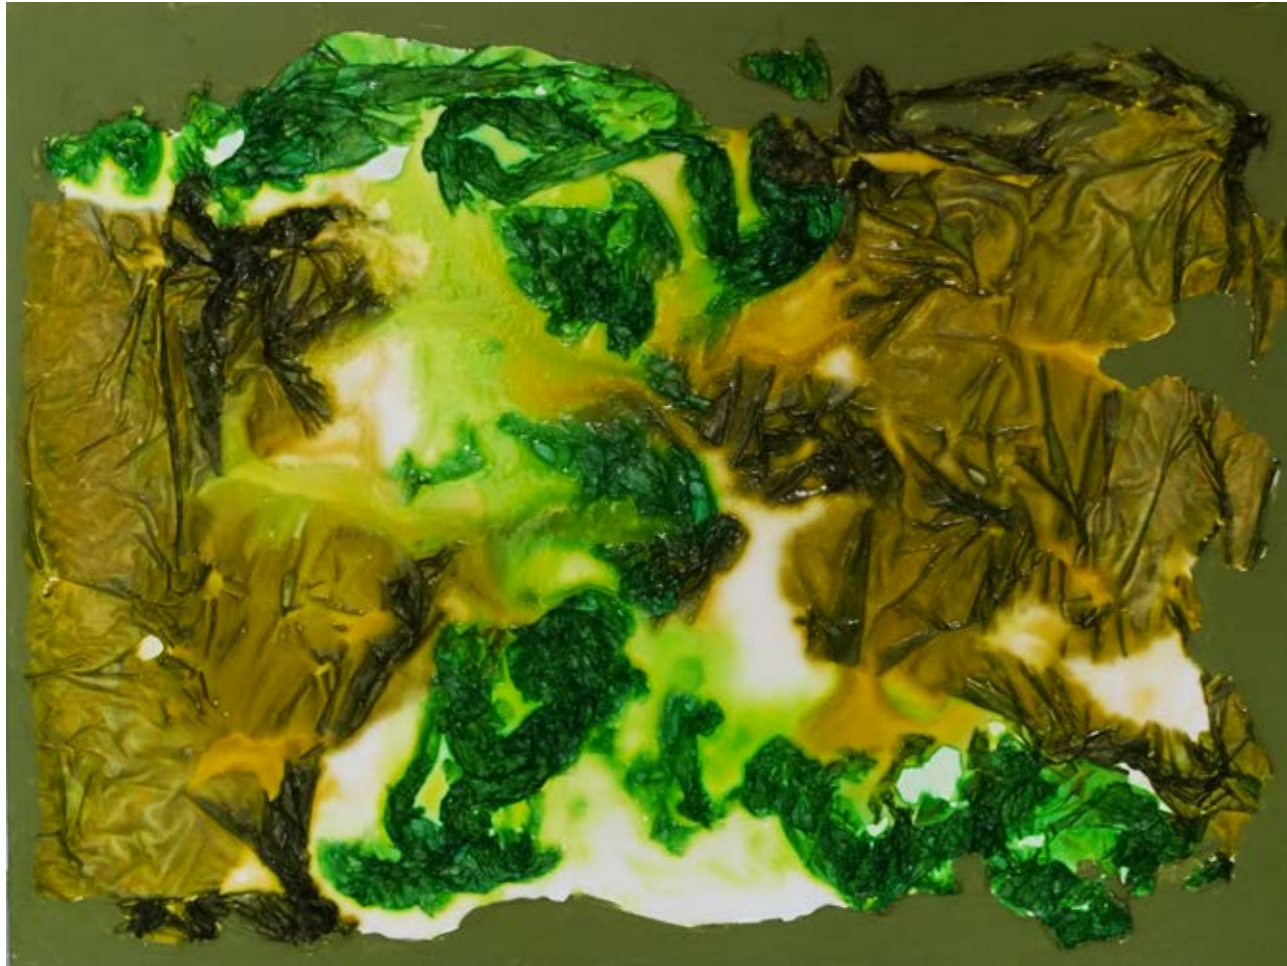

The background is an abstract painting composed of three vertical panels. Each panel is filled with dense, expressive brushstrokes in various shades of blue and green, ranging from deep navy to bright turquoise. The strokes are dynamic and layered, creating a sense of movement and depth. The overall effect is a vibrant, textured composition.

Memoria grande 3 2021 tecnica mista 80x80 cm

varia

Estate 2021 tecnica mista 80x80 cm

Blu 2021 tecnica mista 80x80 cm

Blu-blu 2021 tecnica mista 80x80 cm

42

Cascata verde 2021 tecnica mista 60x80 cm

43