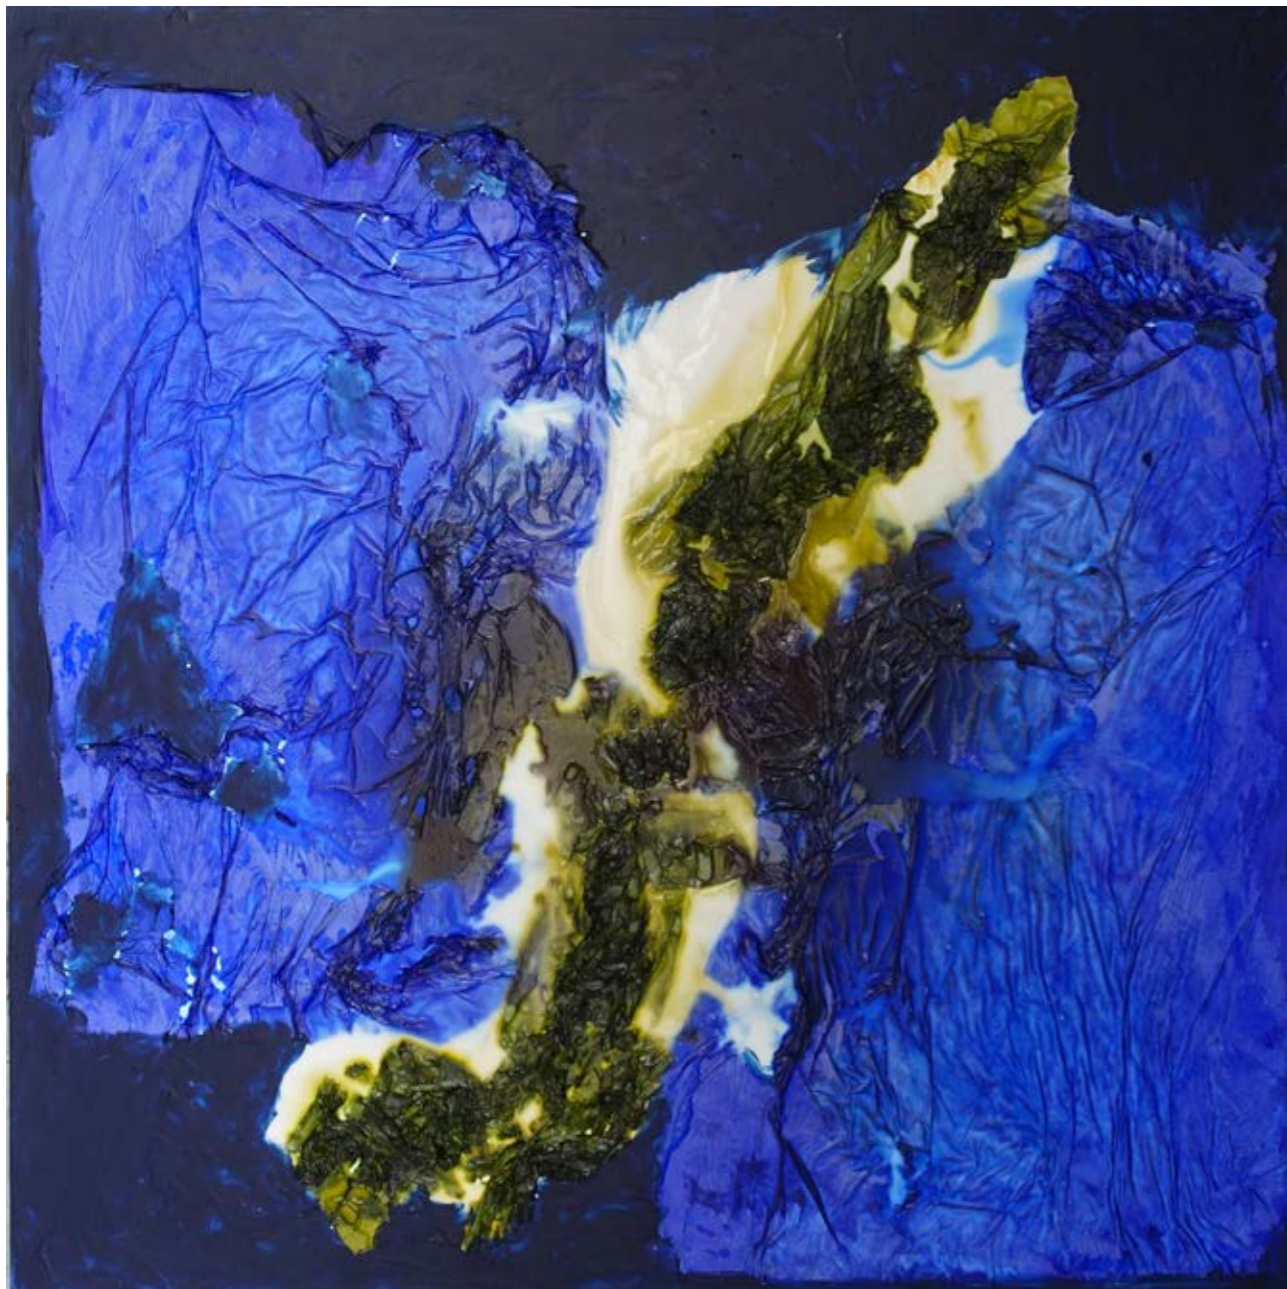

Simmetria asimmetrica verdeblu 2021 tecnica mista 100x100 cm