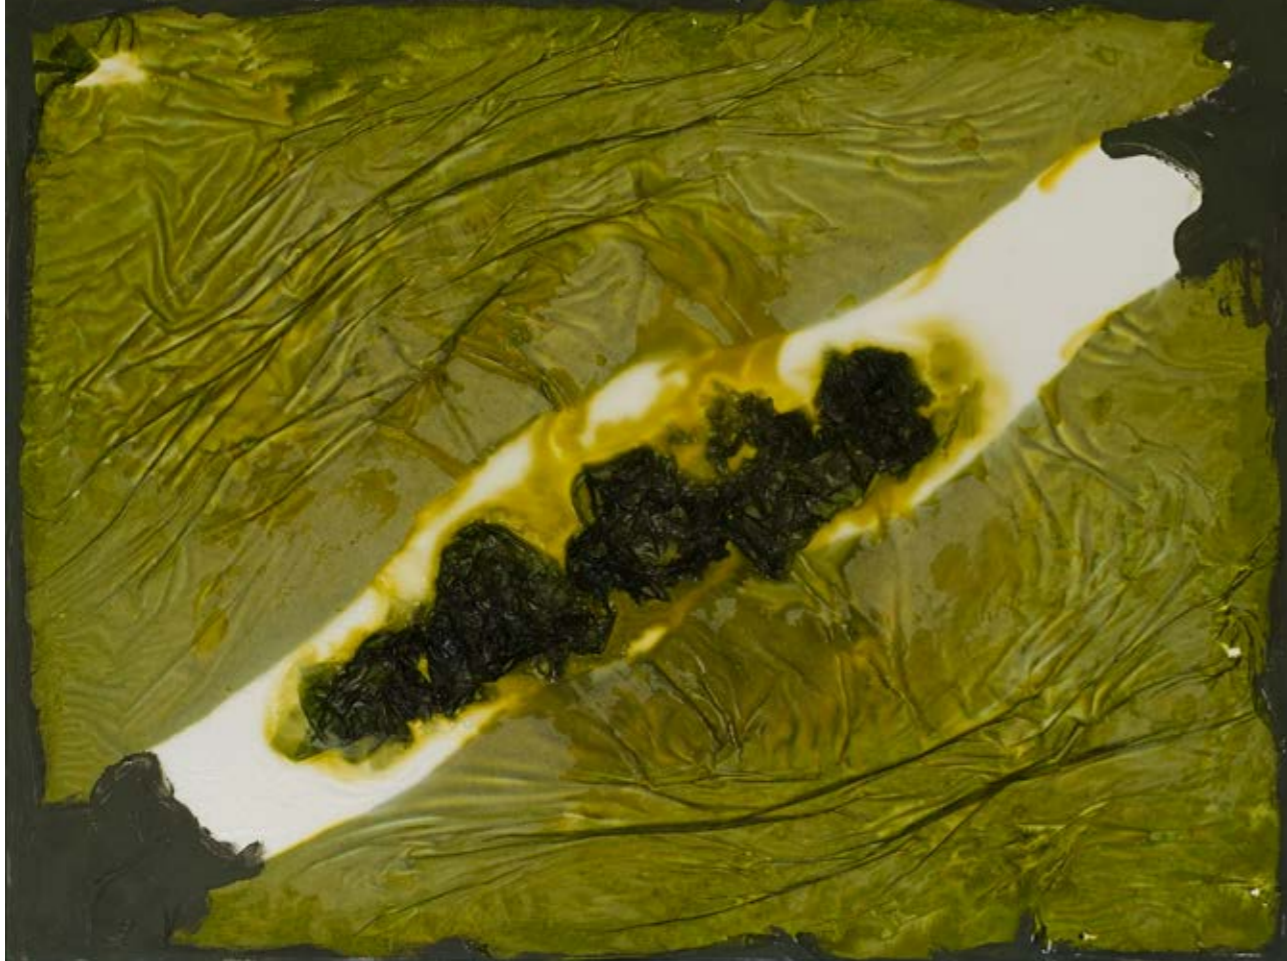

Serenità 13 2021 tecnica mista 60x80 cm